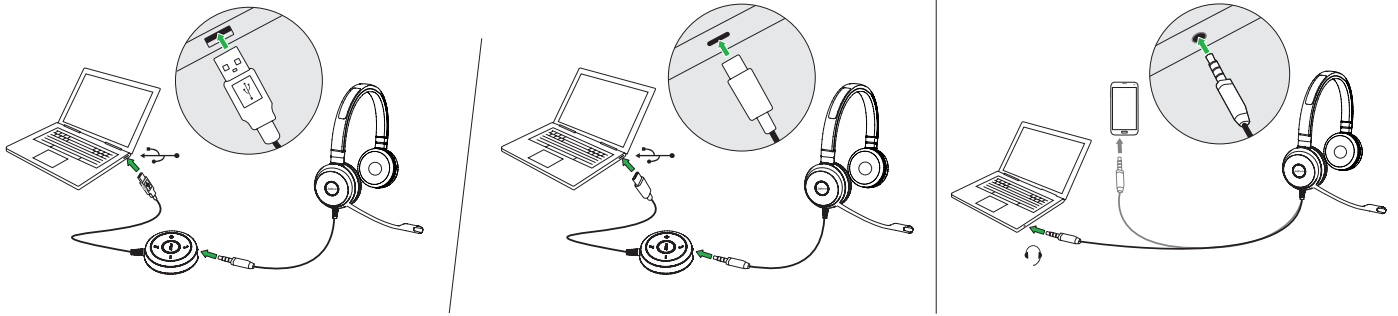

How to use

	Features	Benefits	Jabra Evolve 40
Connectivity	USB or USB-C¹	Plug and Play connectivity to PC	•
	Certification	Skype for Business, Cisco, Avaya and more	•
Audio	Passive noise cancellation	Protects you against high frequency noise just by wearing the headset	•
	Wideband Audio/HD Voice	High quality audio for best possible sound	•
Ease of use	Call management	Intuitive in-line controller for greater call control	•
	Busylight	Integrated busylight acts as a 'do not disturb' signal	•
	Discreet boom arm	Boom arm with magnet that integrates into the headband when not on a call or when on the go	•
Compatibility	For compatibility information go to Jabra.com		

¹USB-C connection is optimized for computers. USB-C connection with a mobile phone or tablet may give reduced performance.