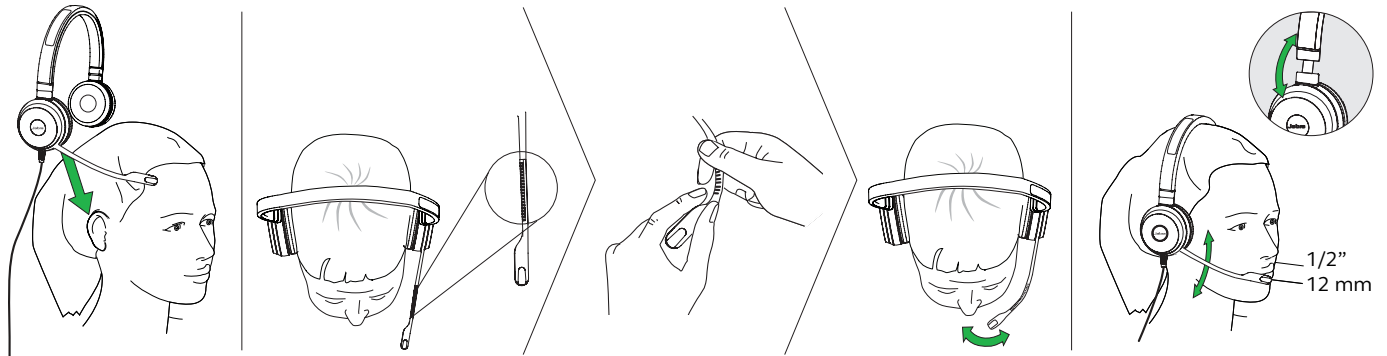

How to use

	Features	Benefits	Jabra Evolve 40
Connectivity	USB or USB-C¹	Plug and Play connectivity to PC	•
	Certification	Skype for Business, Cisco, Avaya and more	•
Audio	Passive noise cancellation	Protects you against high frequency noise just by wearing the headset	•
	Wideband Audio/HD Voice	High quality audio for best possible sound	•
Ease of use	Call management	Intuitive in-line controller for greater call control	•
	Busylight	Integrated busylight acts as a 'do not disturb' signal	•
	Discreet boom arm	Boom arm with magnet that integrates into the headband when not on a call or when on the go	•
Compatibility	For compatibility information go to Jabra.com		

¹USB-C connection is optimized for computers. USB-C connection with a mobile phone or tablet may give reduced performance.